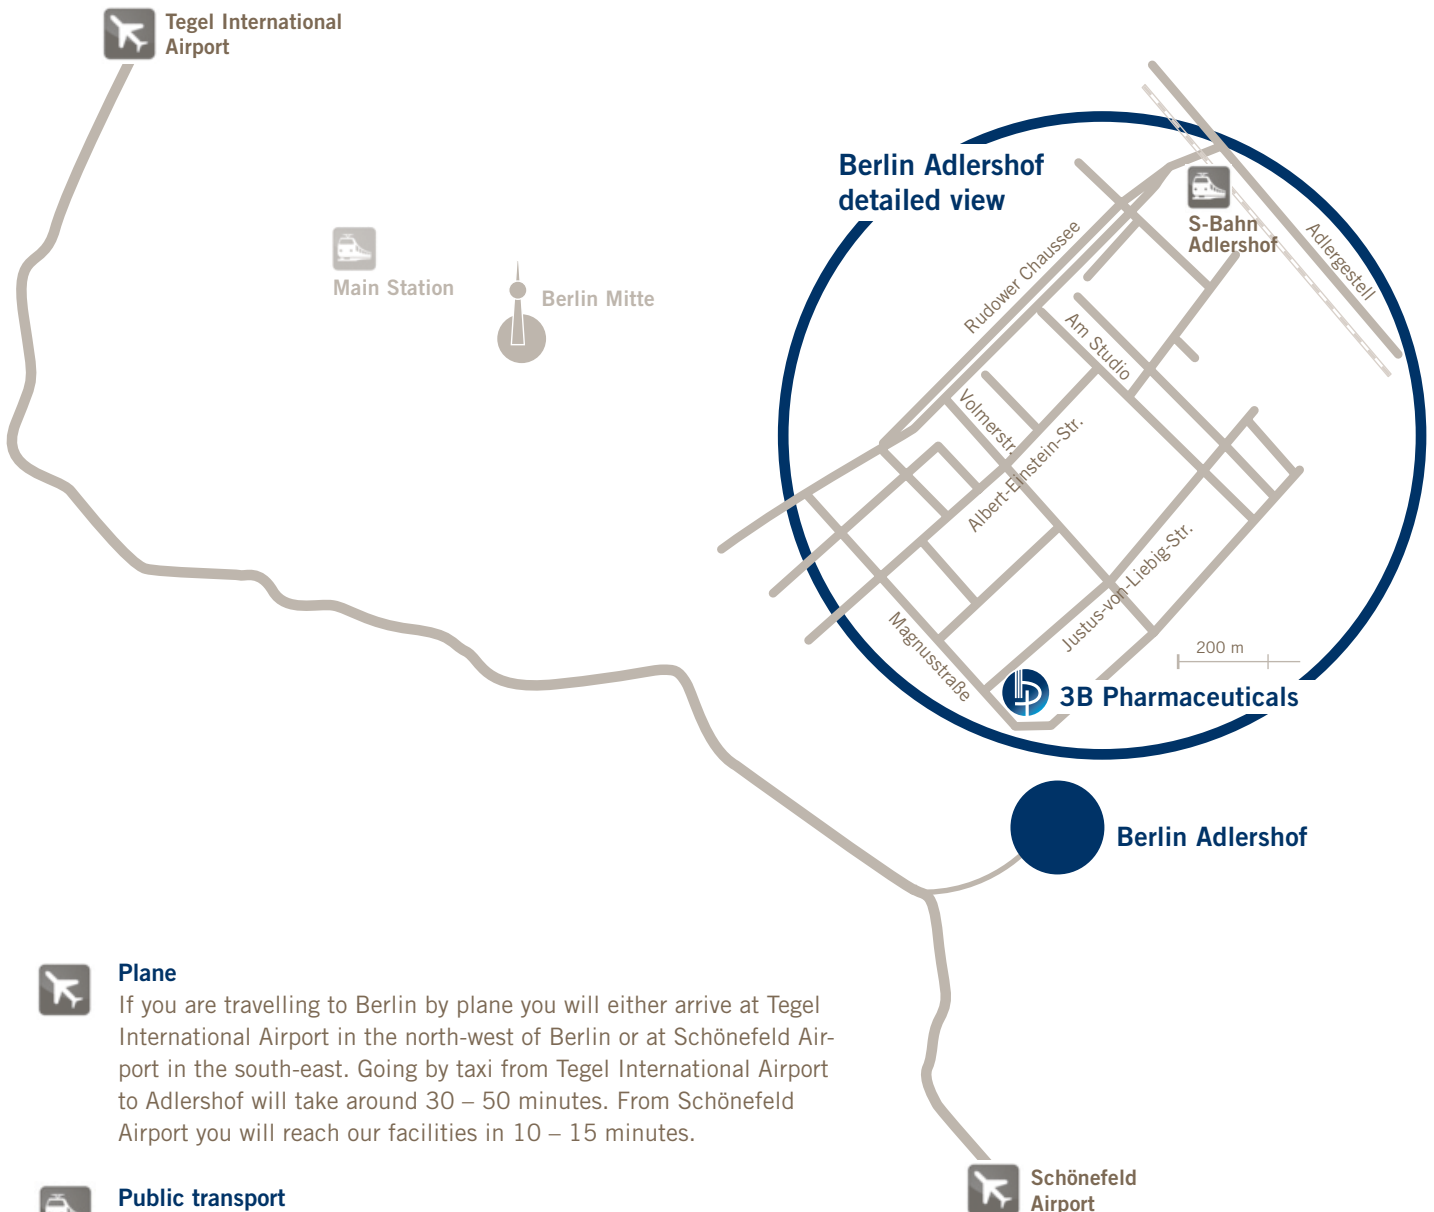

3B Pharmaceuticals GmbH

Magnusstraße 11
 D-12489 Berlin
 T +49 (0)30/63 92-43 17

Our operations are located on the science campus in Berlin Adlershof, south-east of the city center.

Plane

If you are travelling to Berlin by plane you will either arrive at Tegel International Airport in the north-west of Berlin or at Schönefeld Airport in the south-east. Going by taxi from Tegel International Airport to Adlershof will take around 30 – 50 minutes. From Schönefeld Airport you will reach our facilities in 10 – 15 minutes.

Public transport

From both airports as well as from any place in the city of Berlin you can reach us by public transport. From the nearby city railway station „Adlershof“ (S-Bahn) it is a seven-minute walk to our facilities (see map for details).

Car

Just enter our address into your navigation system or use the web-based navigator map24.com and print out the best routing from your starting point to the 3BP facilities.